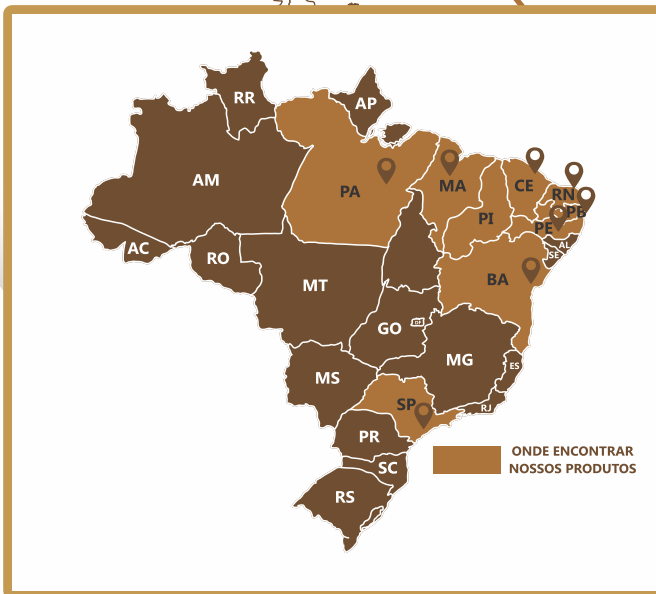

Distribuidor Autorizado

**TODAS AS PEÇAS EM CONCRETO
ACEITAM PINTURA OU TEXTURA**